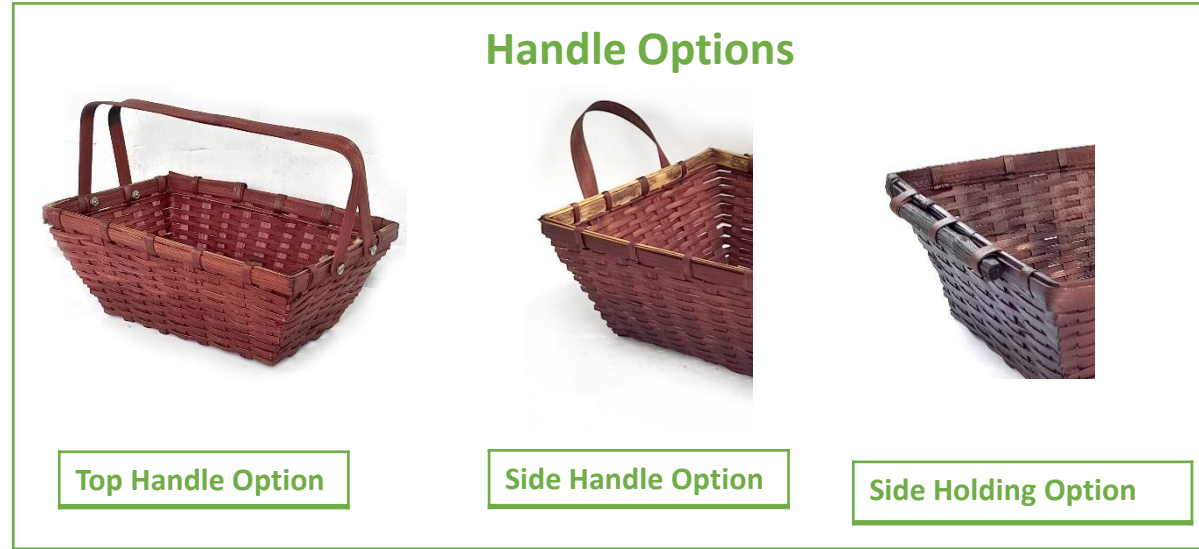

Handle Option

Top Handle Option

Side Handle Option

Side Holding Option

SIZE IN INCH
12X9X4.5"

SIZE IN INCH
10X7X3.5"

SIZE IN INCH
8X5.5X3"

Gift Hamper Baskets – Bamboo – Rectangular (with Lace)

SIZE IN INCH
12X9X4.5"

SIZE IN INCH
10X7X3.5"

SIZE IN INCH
8X5.5X3"

Gift Hamper Baskets – Bamboo - Rectangular (with Lace)

SIZE IN INCH
12X9X4.5"

SIZE IN INCH
10X7X3.5"

SIZE IN INCH
8X5.5X3"

Gift Hamper Baskets – Bamboo – Rectangular

SIZE IN INCH

12X9X4.5"

Handle Options

Top Handle Option

Side Handle Option

Side Holding Option

SIZE IN INCH

10X7X3.5"