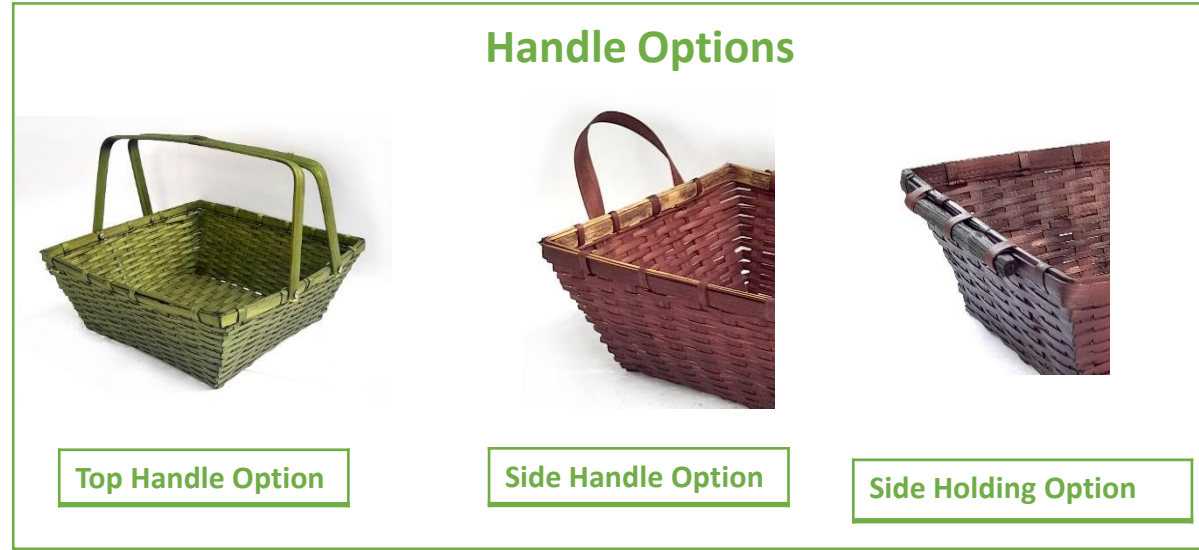

Side Handle Option

Side Holding Option

SIZE IN INCH
12X12X4.5"

SIZE IN INCH
10x10x3.5"

SIZE IN INCH
8x8x3"

Gift Hamper Baskets – Bamboo – Square (with Lace)

SIZE IN INCH

12X12X4.5"

SIZE IN INCH

10x10x3.5"

SIZE IN INCH

8x8x3"

Gift Hamper Baskets – Bamboo – Square (with Lace)

SIZE IN INCH

12X12X4.5"

SIZE IN INCH

10x10x3.5"

SIZE IN INCH

8x8x3"

Handle Options

Top Handle Option

Side Handle Option

Side Holding Option

SIZE IN INCH
12X12X4.5"