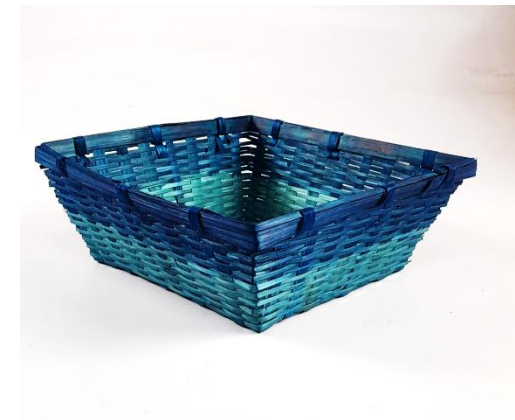

SIZE IN INCH
8x8x3"