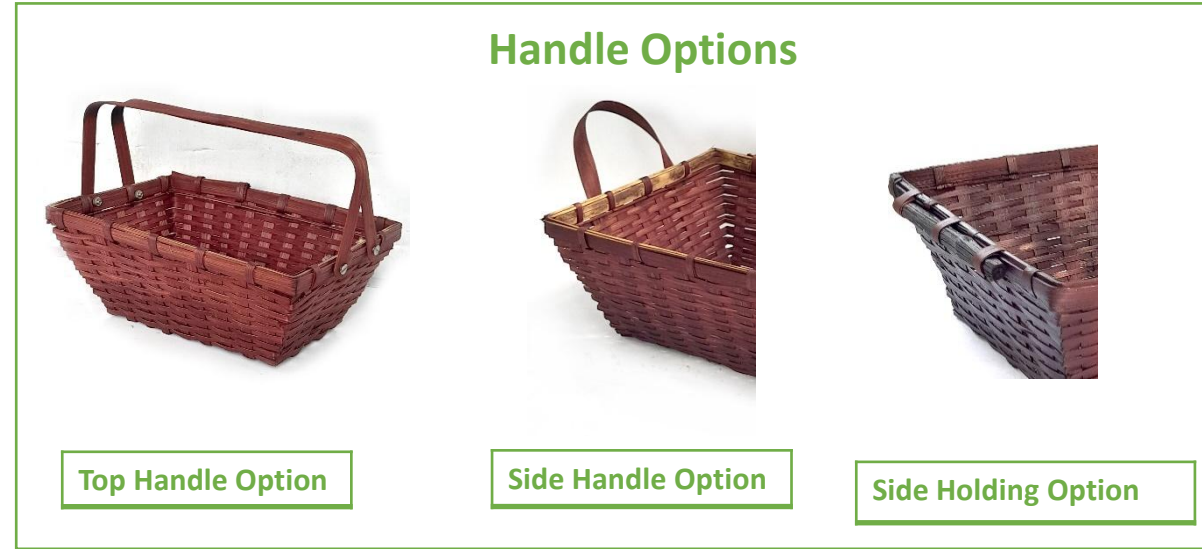

Handle Options

Top Handle Option

Side Handle Option

Side Holding Option

SIZE IN INCH
12X9X4.5"

SIZE IN INCH
10X7X3.5"

SIZE IN INCH
8X5.5X3"

Gift Hamper Baskets –Bamboo - Rectangular (with Lace)

Handle Option

Top Handle Option

Side Handle Option

Side Holding Option

SIZE IN INCH
12X9X4.5"

SIZE IN INCH
10X7X3.5"

SIZE IN INCH
8X5.5X3"

Gift Hamper Baskets – Bamboo – Rectangular (with Lace)