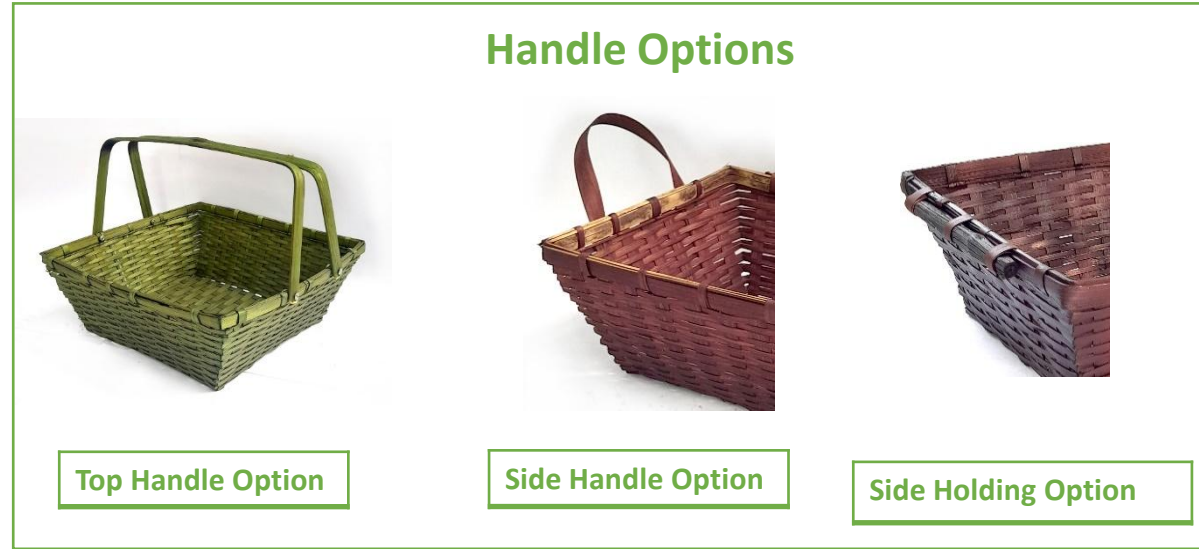

** There are multiple options for laptop bags, t-shirts, file folders, gift boxes etc.*

A gist of sizes, shapes, colors etc.

Gift Hamper Baskets – Bamboo - Square (with Lace)

Handle Options

Top Handle Option

Side Handle Option

Side Holding Option

SIZE IN INCH
12X12X4.5"

SIZE IN INCH
10x10x3.5"

SIZE IN INCH
8x8x3"

Gift Hamper Baskets – Bamboo – Square (with Lace)

SIZE IN INCH

12X12X4.5"